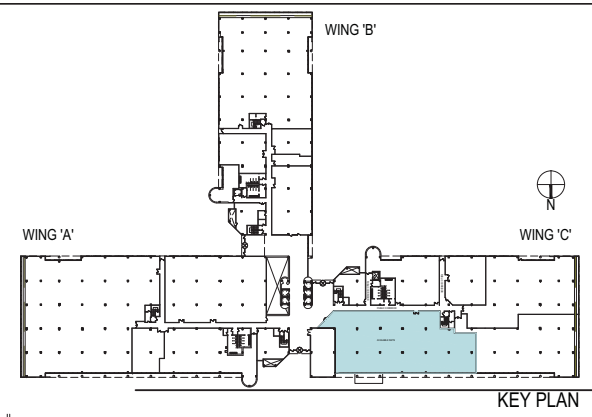

2 JERICHO PLAZA
1ST FLOOR
AVAILABLE OFFICE - 'C' WING

Environetics Design
A NORR COMPANY