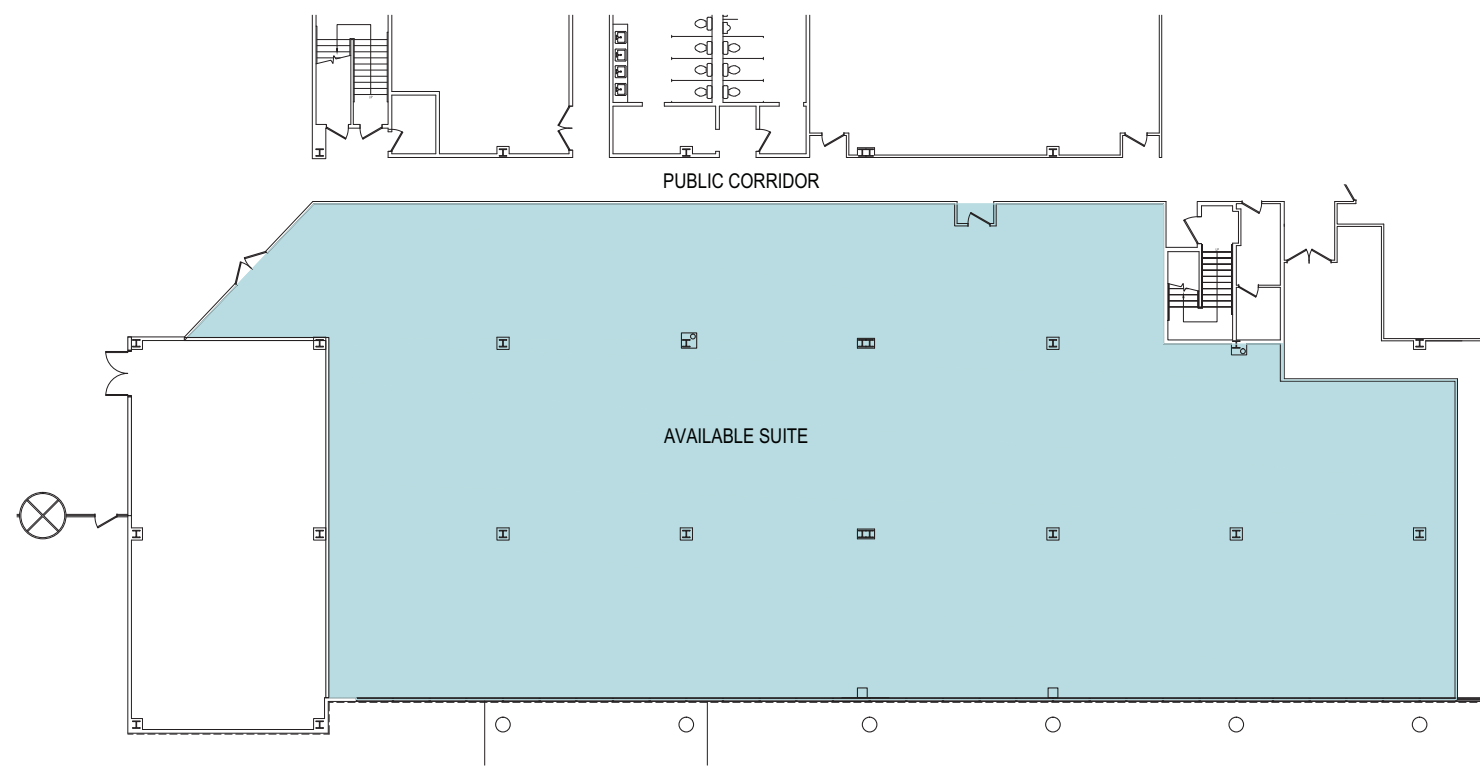

2 JERICHO PLAZA
1ST FLOOR
AVAILABLE OFFICE - 'C' WING

Environetics Design
A NORR COMPANY