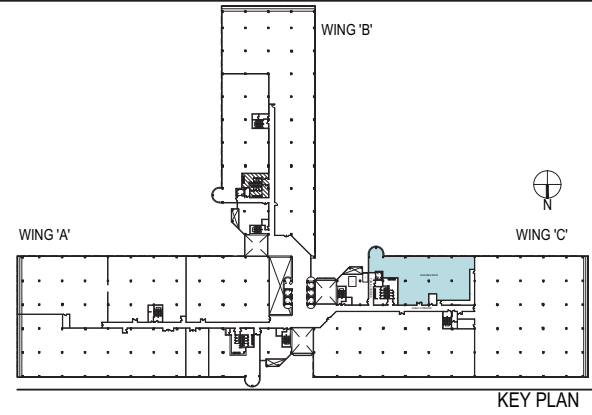

2 JERICHO PLAZA
2ND FLOOR
AVAILABLE OFFICE - 'C' WING

Environetics Design
A NORR COMPANY