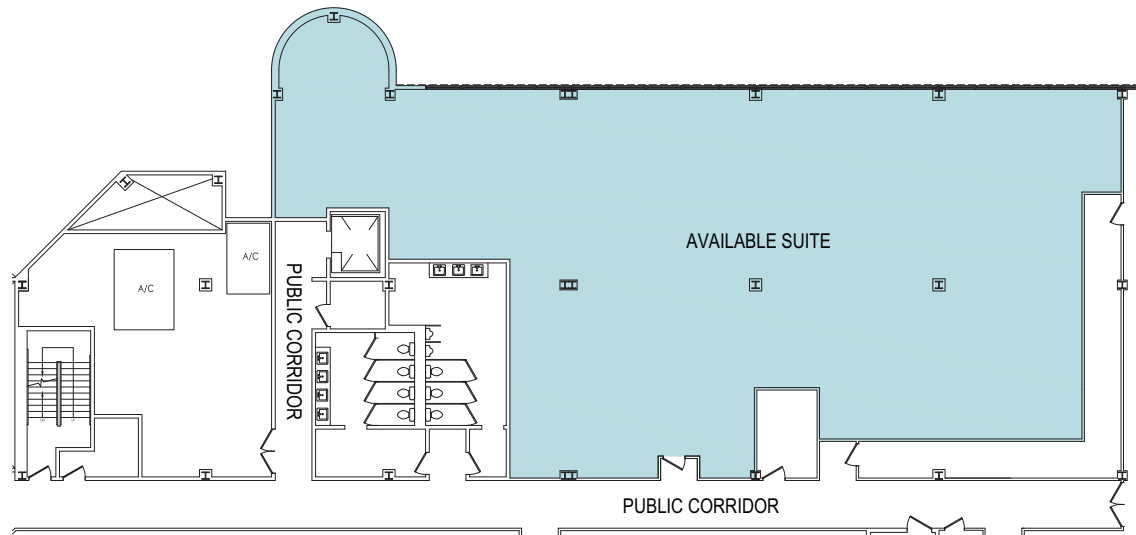

2 JERICHO PLAZA
2ND FLOOR
AVAILABLE OFFICE - 'C' WING

Environetics Design
A NORR COMPANY