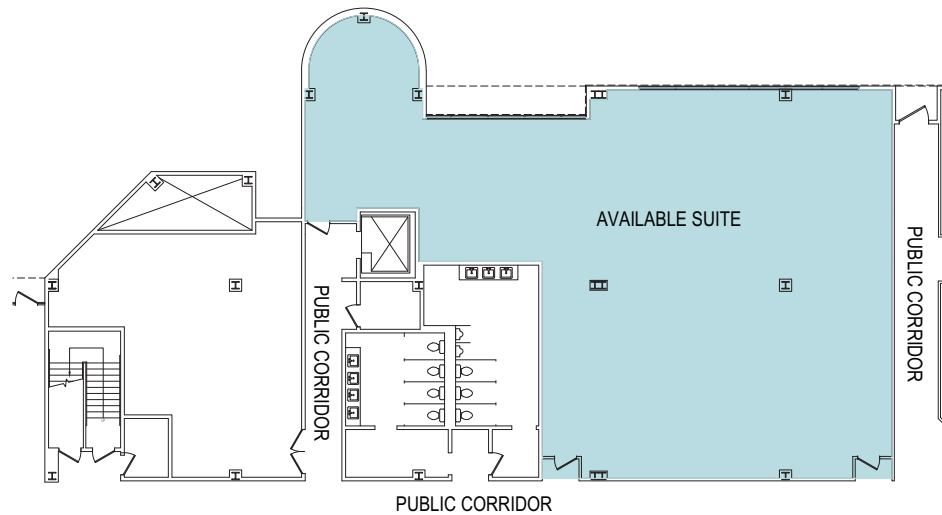

2 JERICHO PLAZA
1ST FLOOR
AVAILABLE OFFICE - 'C' WING

Environetics Design
A NORR COMPANY