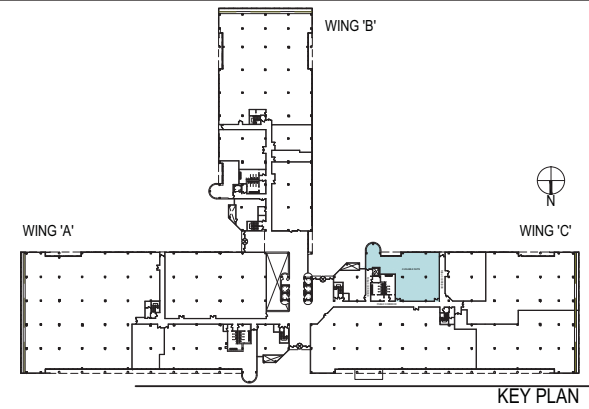

2 JERICHO PLAZA
1ST FLOOR
AVAILABLE OFFICE - 'C' WING

Environetics Design
A NORR COMPANY