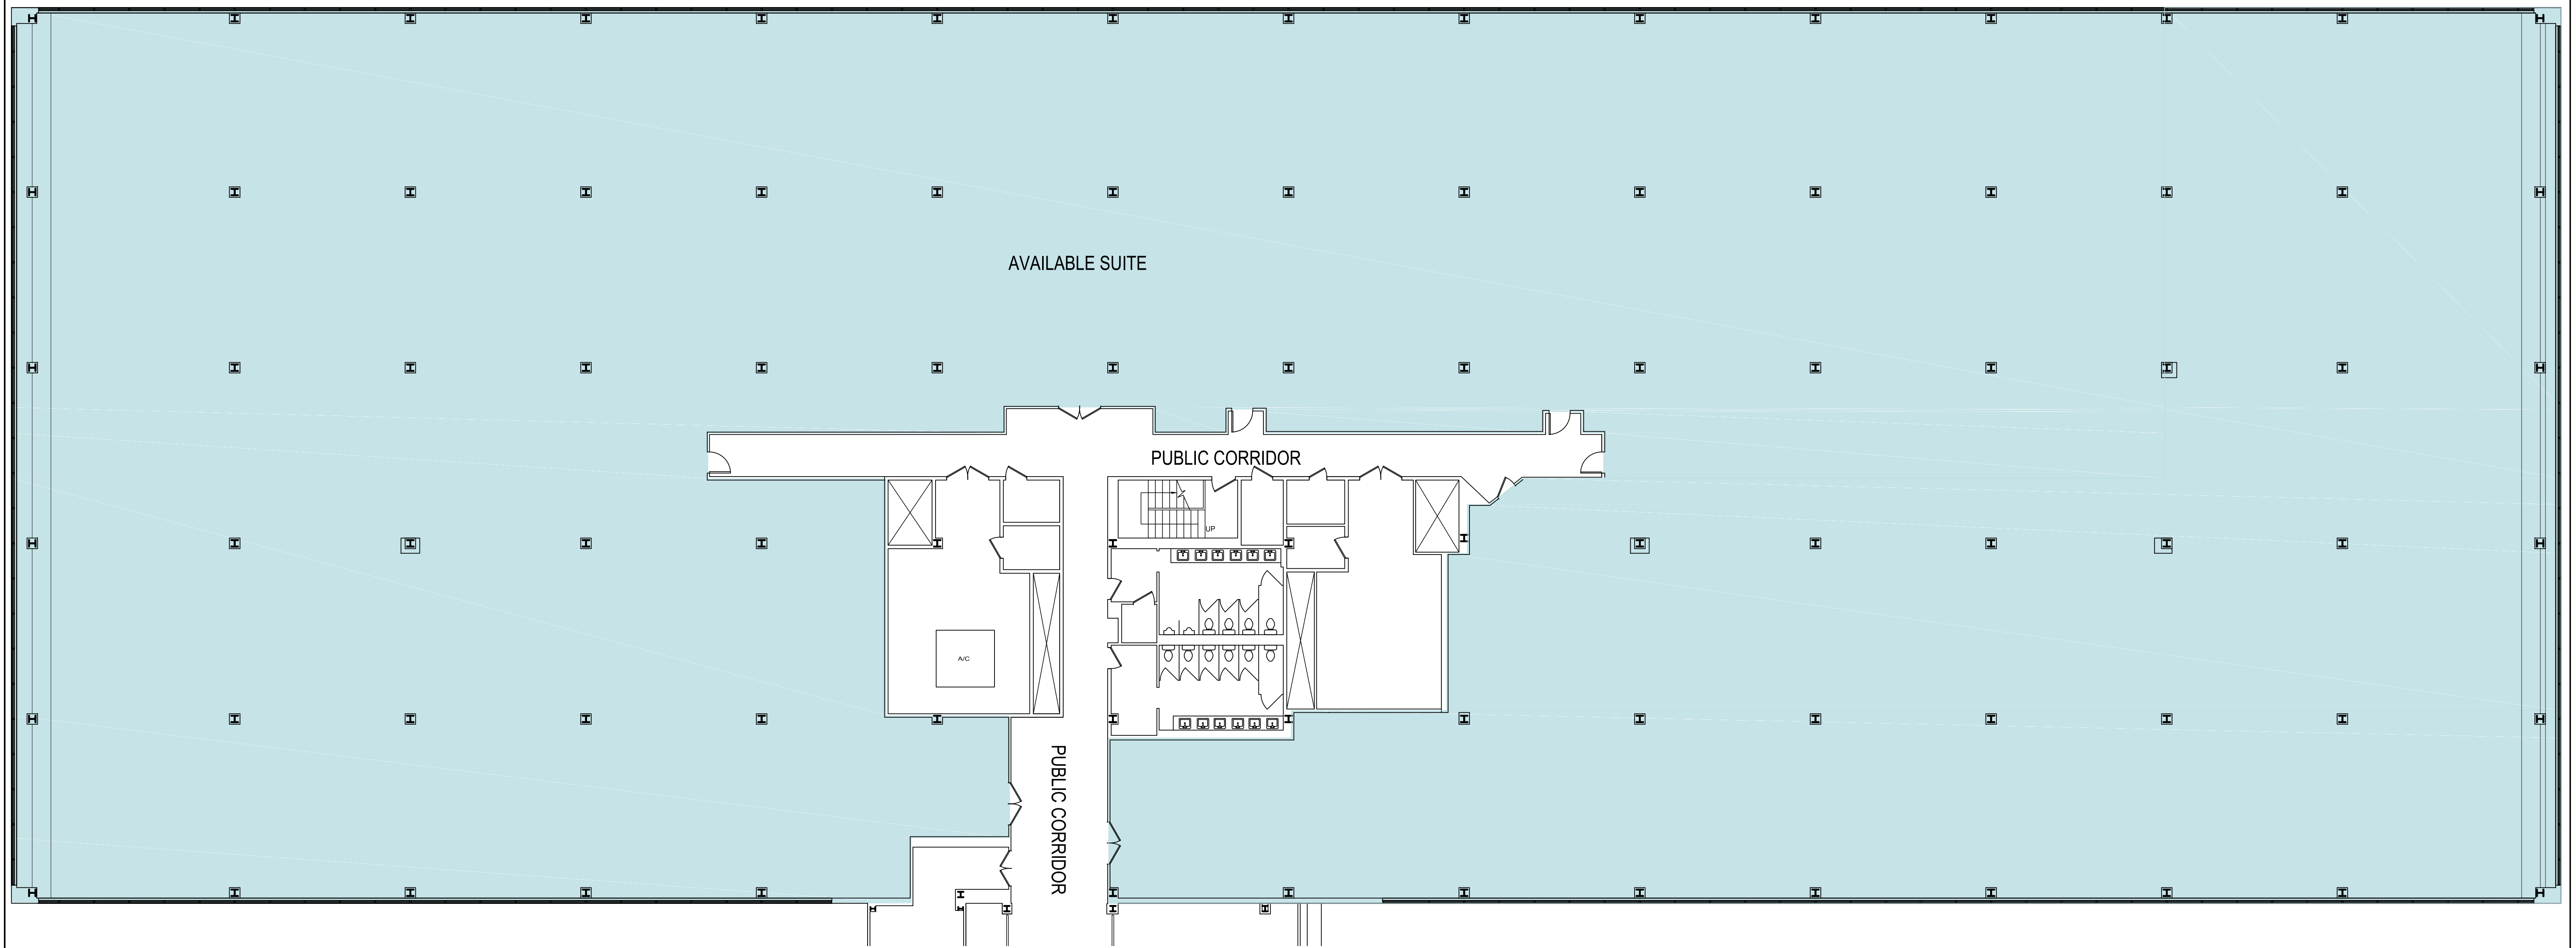

KEY PLAN

1 JERICHO PLAZA  
 3RD FLOOR  
 AVAILABLE OFFICE - 'A' WING

Environetics Design  
 A **NORR** COMPANY