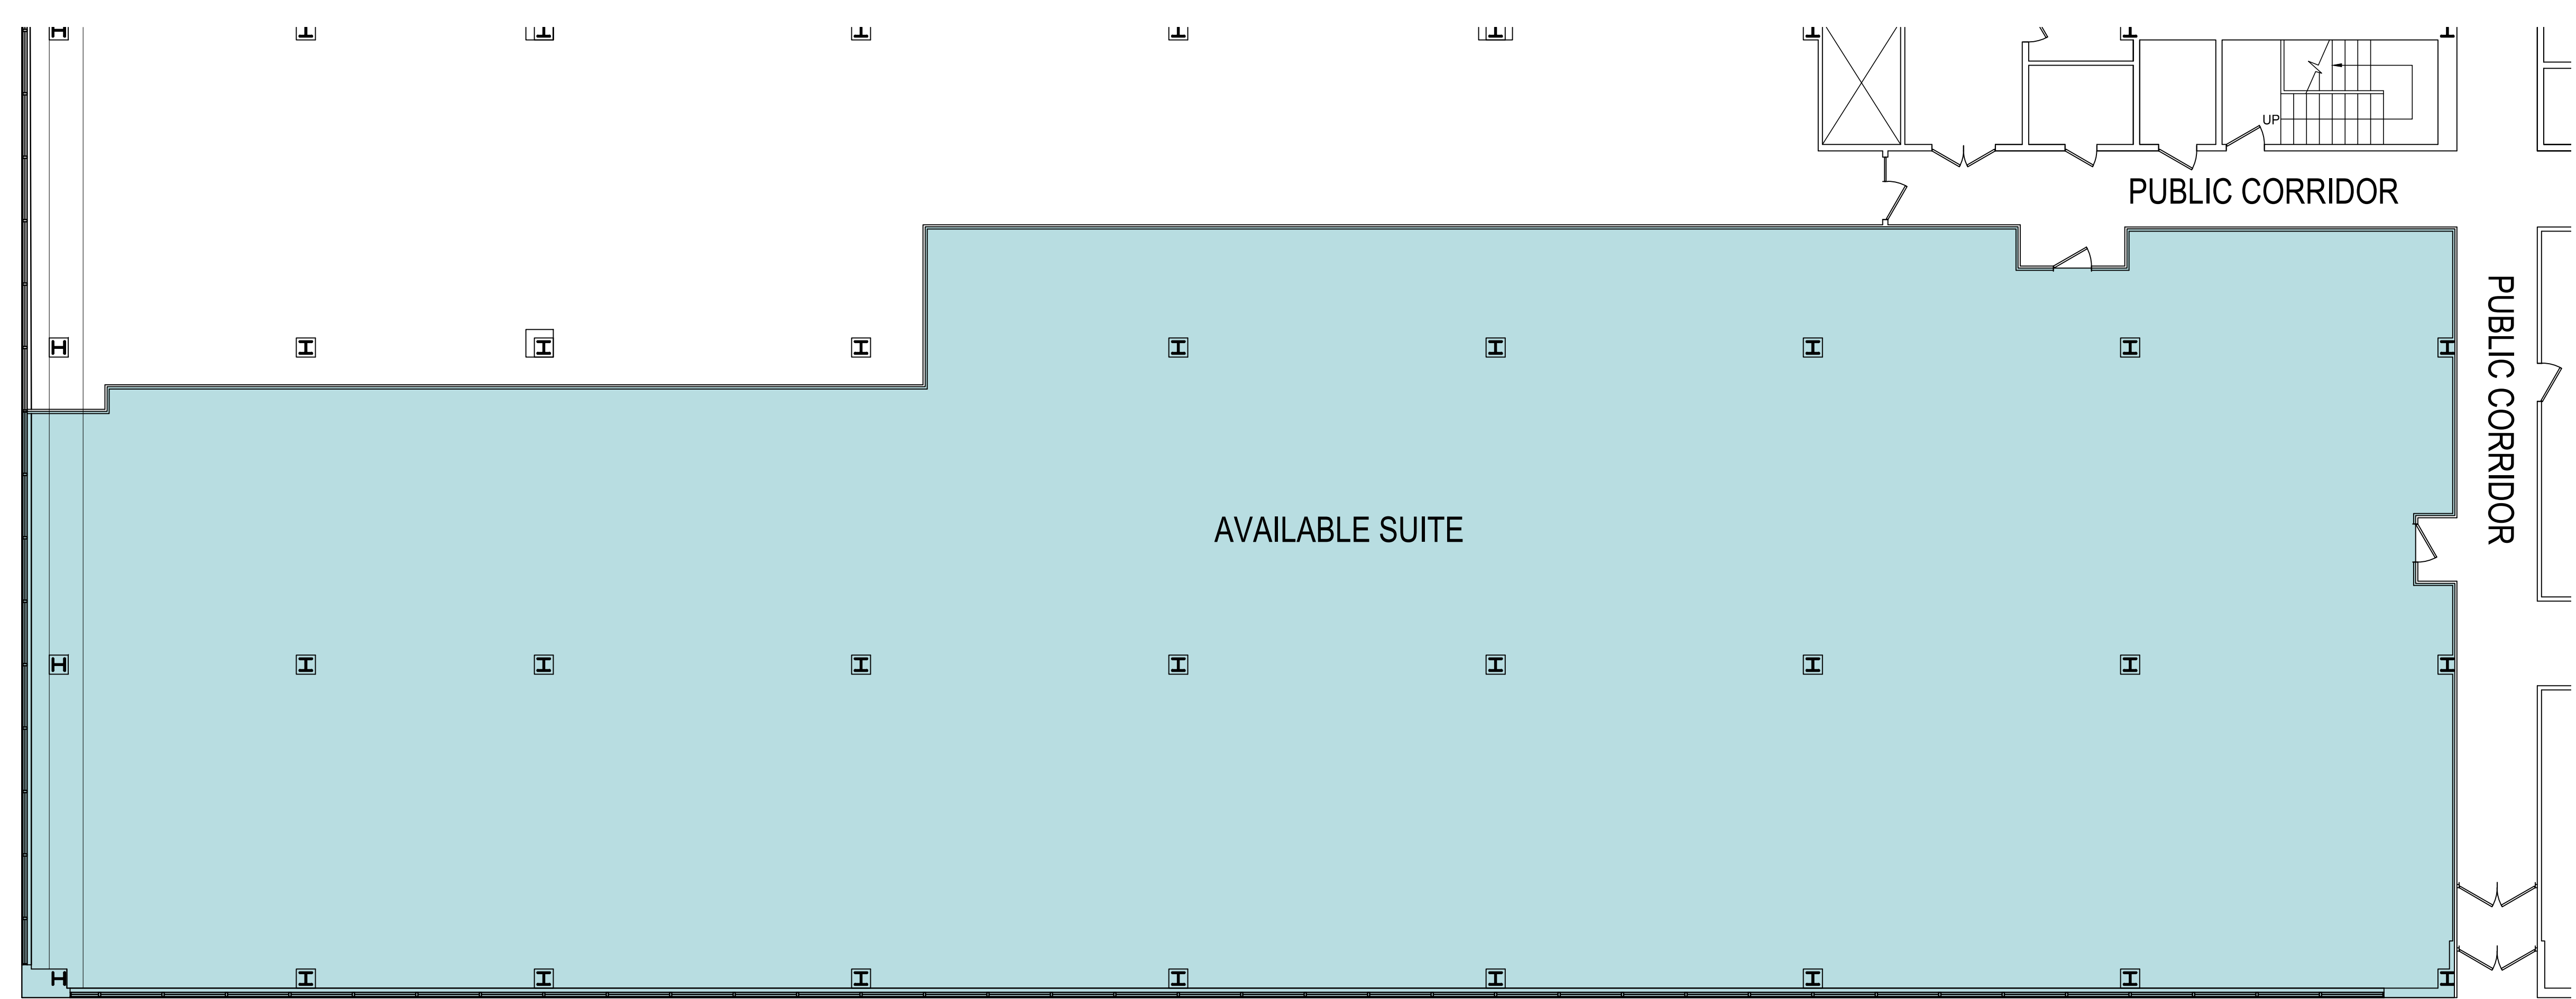

KEY PLAN

1 JERICHO PLAZA  
 1ST FLOOR  
 AVAILABLE OFFICE - 'B' WING

Environetics Design  
 A **NORR** COMPANY